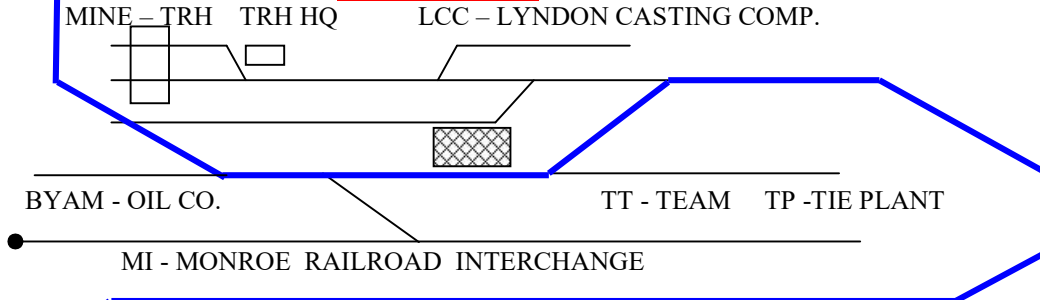

B&O Lost Division – Mountain Branch

MT – MEGANTOWN

S - SMITH

JONESVILLE

VD - VAN DOREN

GRAFTON YARD

CUMBERLAND YARD