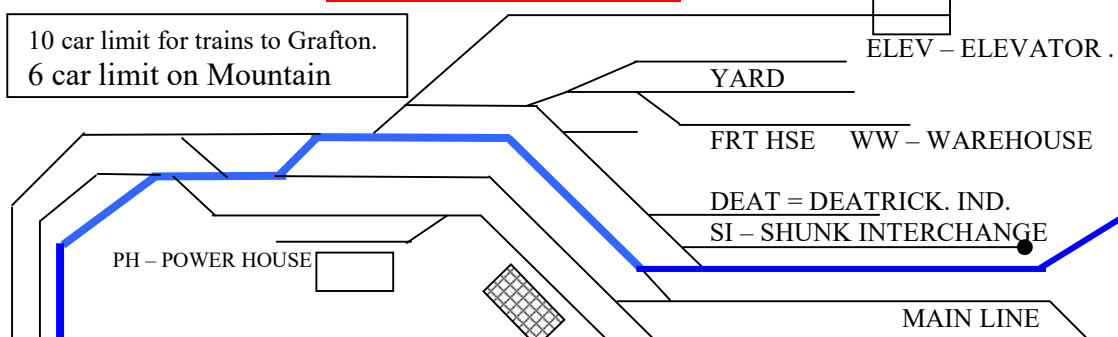

B&O Lost Division – Mountain Branch

MT – MEGANTOWN

S - SMITH

JONESVILLE

VD - VAN DOREN

GRAFTON YARD

CUMBERLAND YARD